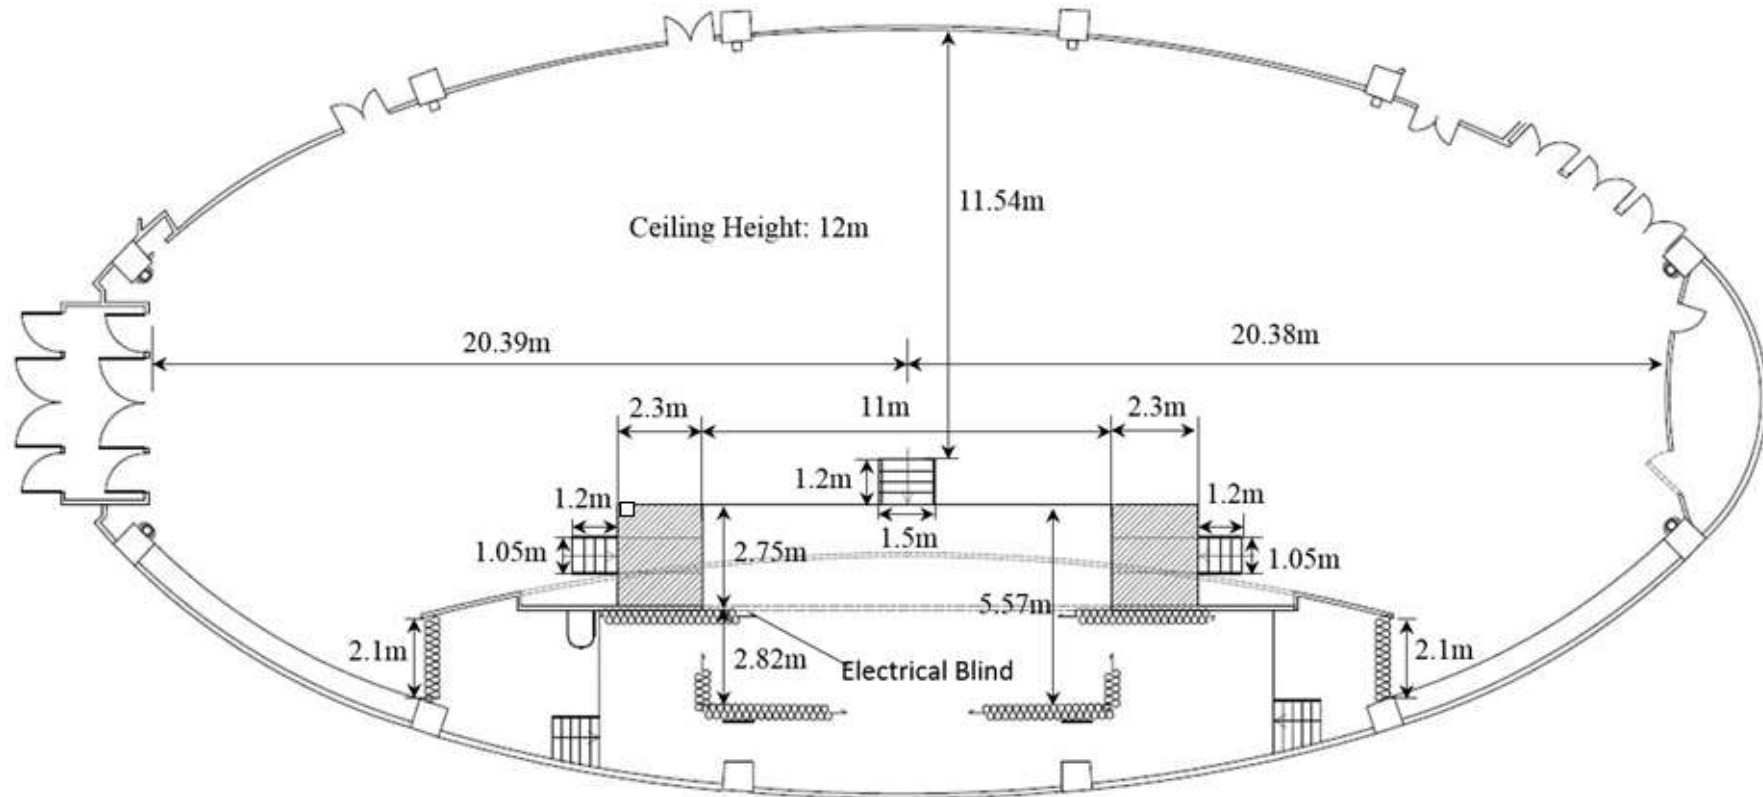

**Hong Kong Academy of Medicine
Jockey Club Building
Pao Yue Kong Auditorium (Ground Floor)**

**Hong Kong Academy of Medicine
Jockey Club Building
Lim Por Yen Lecture Theatre (Ground Floor)**

**Hong Kong Academy of Medicine
Jockey Club Building
Run Run Shaw Hall (First Floor)**

Hong Kong Academy of Medicine
 Jockey Club Building
 Exhibition Hall (Ground Floor)

-  Power Socket
-  Television Socket
-  Telephone Socket
-  Toilet
-  Window

Wong Chuk Hang Road

Hong Kong Academy of Medicine
 Jockey Club Building
 Foyer (First Floor)

-  Power Socket
-  Television Socket
-  Telephone Socket
-  Toilet
-  Window

Wong Chuk Hang Road

**Hong Kong Academy of Medicine
Jockey Club Building
(Second Floor)**

**Hong Kong Academy of Medicine
Jockey Club Building
Academy Lounge (Third Floor)**

**Hong Kong Academy of Medicine
Jockey Club Building
Room 501-513 (Fifth Floor)**

**Hong Kong Academy of Medicine
Jockey Club Building
Meeting Room 903/4 (Ninth Floor)**

1:100

- Power Socket
- Television Socket
- Telephone Socket
- Door
- Window