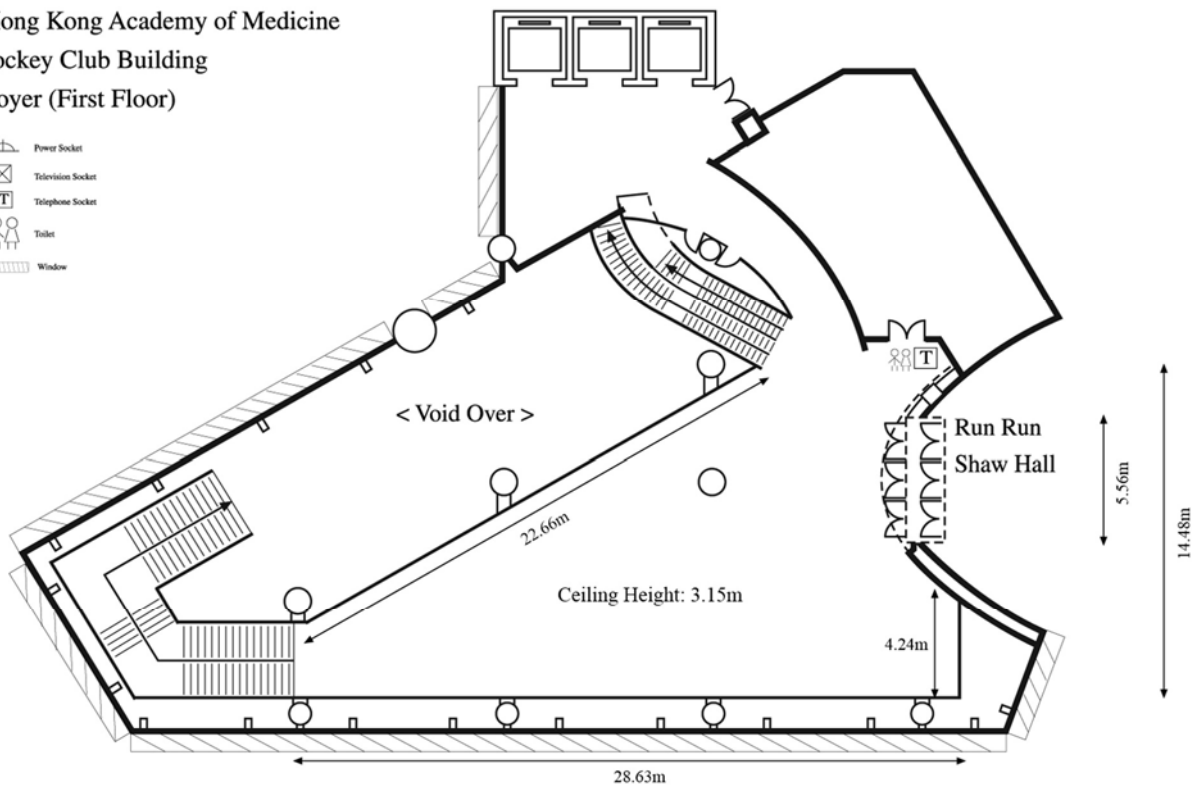

**Hong Kong Academy of Medicine
Jockey Club Building
Pao Yue Kong Auditorium (Ground Floor)**

**Hong Kong Academy of Medicine
Jockey Club Building
Lim Por Yen Lecture Theatre (Ground Floor)**

**Hong Kong Academy of Medicine
Jockey Club Building
Run Run Shaw Hall (First Floor)**

Hong Kong Academy of Medicine
 Jockey Club Building
 Exhibition Hall (Ground Floor)

-  Power Socket
-  Television Socket
-  Telephone Socket
-  Toilet
-  Window

Wong Chuk Hang Road

Hong Kong Academy of Medicine
 Jockey Club Building
 Foyer (First Floor)

-  Power Socket
-  Television Socket
-  Telephone Socket
-  Toilet
-  Window

Wong Chuk Hang Road

**Hong Kong Academy of Medicine
Jockey Club Building
(Second Floor)**

**Hong Kong Academy of Medicine
Jockey Club Building
Academy Lounge (Third Floor)**

**Hong Kong Academy of Medicine
Jockey Club Building
Room 501-513 (Fifth Floor)**

**Hong Kong Academy of Medicine
Jockey Club Building
Meeting Room 903/4 (Ninth Floor)**

1:100

- Power Socket
- Television Socket
- Telephone Socket
- Door
- Window