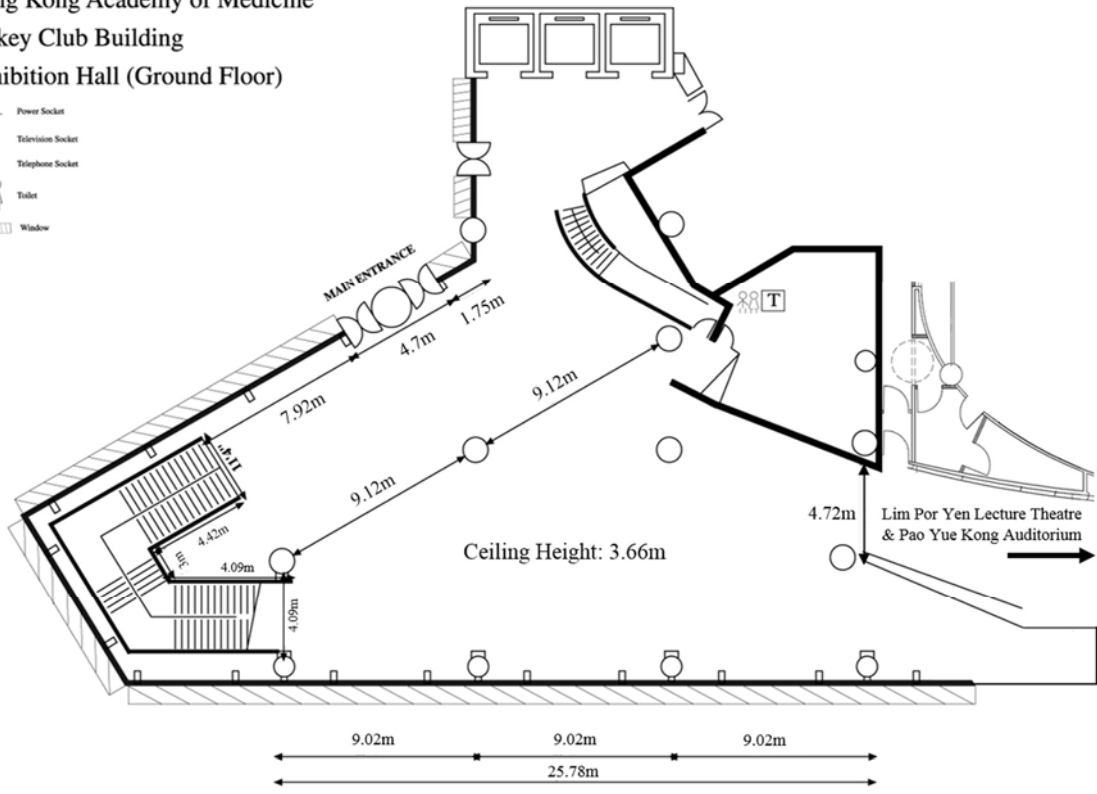

**Hong Kong Academy of Medicine
Jockey Club Building
Pao Yue Kong Auditorium (Ground Floor)**

**Hong Kong Academy of Medicine
Jockey Club Building
Lim Por Yen Lecture Theatre (Ground Floor)**

**Hong Kong Academy of Medicine
Jockey Club Building
Run Run Shaw Hall (First Floor)**

Hong Kong Academy of Medicine
 Jockey Club Building
 Exhibition Hall (Ground Floor)

-  Power Socket
-  Television Socket
-  Telephone Socket
-  Toilet
-  Window

Wong Chuk Hang Road

Hong Kong Academy of Medicine
 Jockey Club Building
 Foyer (First Floor)

-  Power Socket
-  Television Socket
-  Telephone Socket
-  Toilet
-  Window

Wong Chuk Hang Road

**Hong Kong Academy of Medicine
Jockey Club Building
(Second Floor)**

**Hong Kong Academy of Medicine
Jockey Club Building
Academy Lounge (Third Floor)**

**Hong Kong Academy of Medicine
Jockey Club Building
Room 501-513 (Fifth Floor)**

**Hong Kong Academy of Medicine
Jockey Club Building
Meeting Room 903/4 (Ninth Floor)**

1:100

- Power Socket
- Television Socket
- Telephone Socket
- Door
- Window