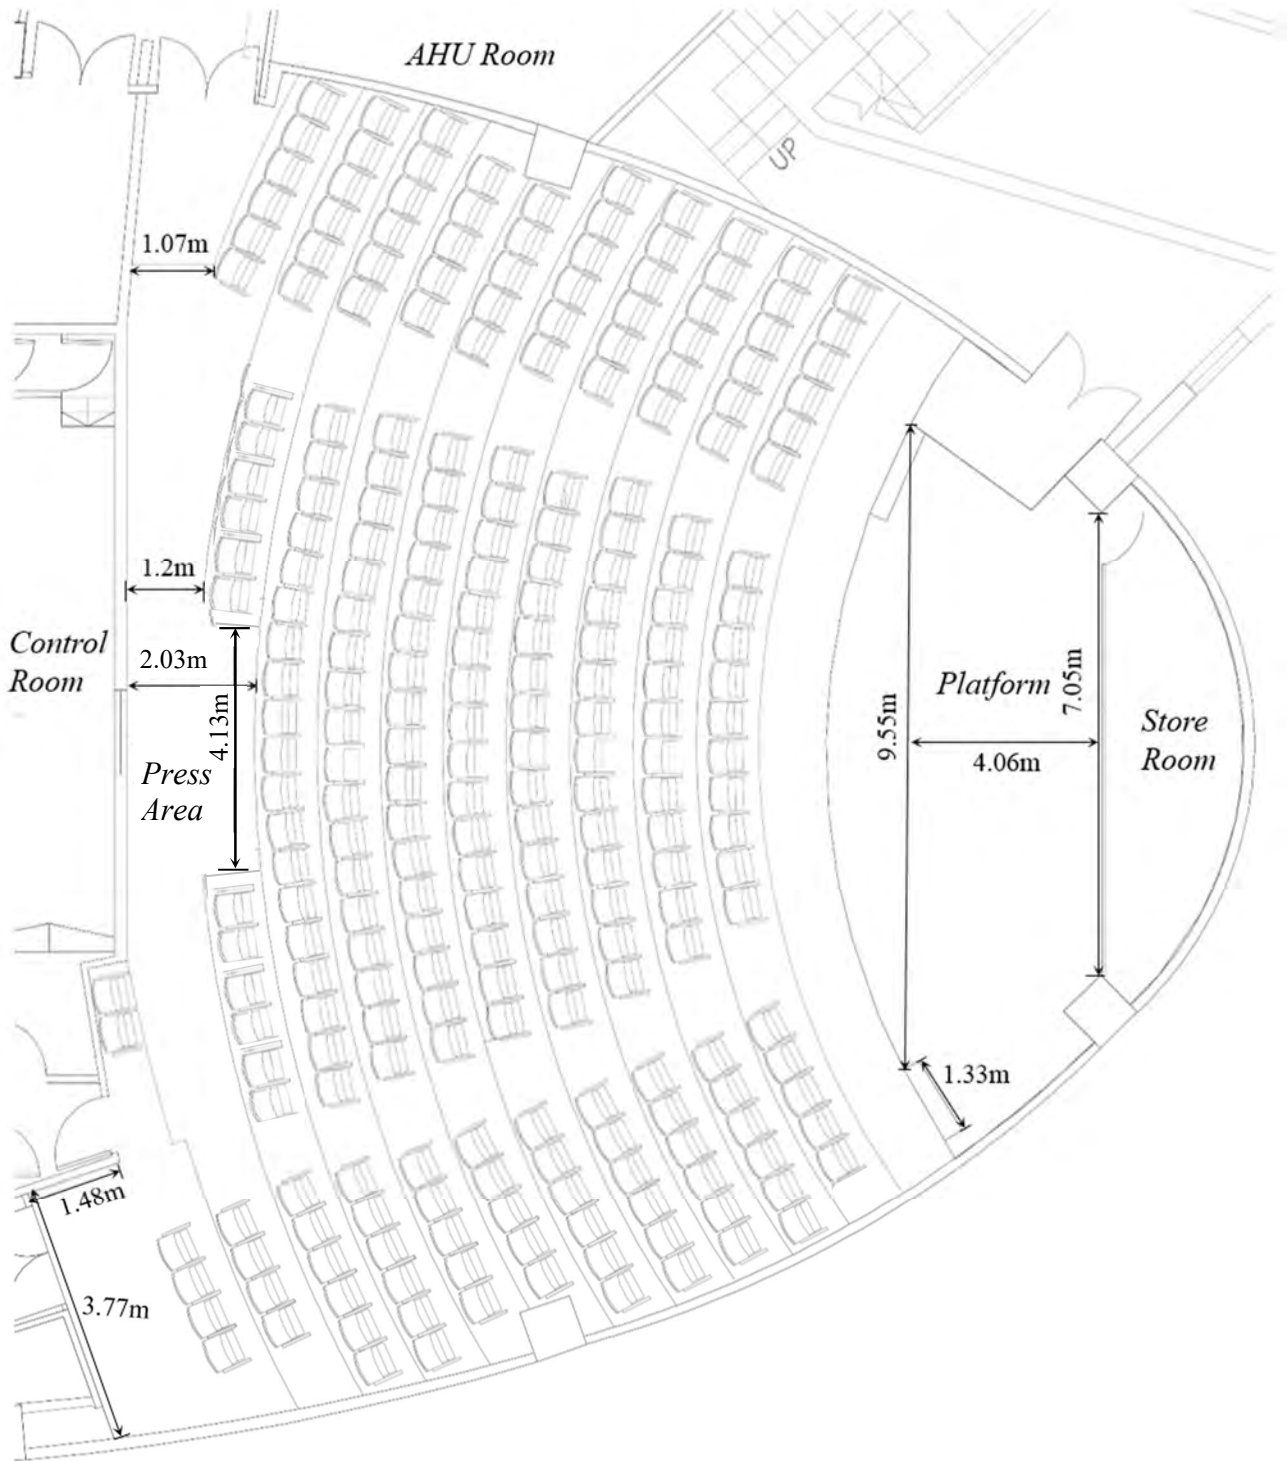

**Hong Kong Academy of Medicine
Jockey Club Building
Pao Yue Kong Auditorium (Ground Floor)**

**Hong Kong Academy of Medicine
Jockey Club Building
Lim Por Yen Lecture Theatre (Ground Floor)**

**Hong Kong Academy of Medicine
Jockey Club Building
Run Run Shaw Hall (First Floor)**

Hong Kong Academy of Medicine
 Jockey Club Building
 Exhibition Hall (Ground Floor)

-  Power Socket
-  Television Socket
-  Telephone Socket
-  Toilet
-  Window

Wong Chuk Hang Road

Hong Kong Academy of Medicine
 Jockey Club Building
 Foyer (First Floor)

-  Power Socket
-  Television Socket
-  Telephone Socket
-  Toilet
-  Window

Wong Chuk Hang Road

**Hong Kong Academy of Medicine
Jockey Club Building
(Second Floor)**

**Hong Kong Academy of Medicine
Jockey Club Building
Academy Lounge (Third Floor)**

**Hong Kong Academy of Medicine
Jockey Club Building
Room 501-513 (Fifth Floor)**

**Hong Kong Academy of Medicine
Jockey Club Building
Meeting Room 903/4 (Ninth Floor)**

1:100

- Power Socket
- Television Socket
- Telephone Socket
- Door
- Window