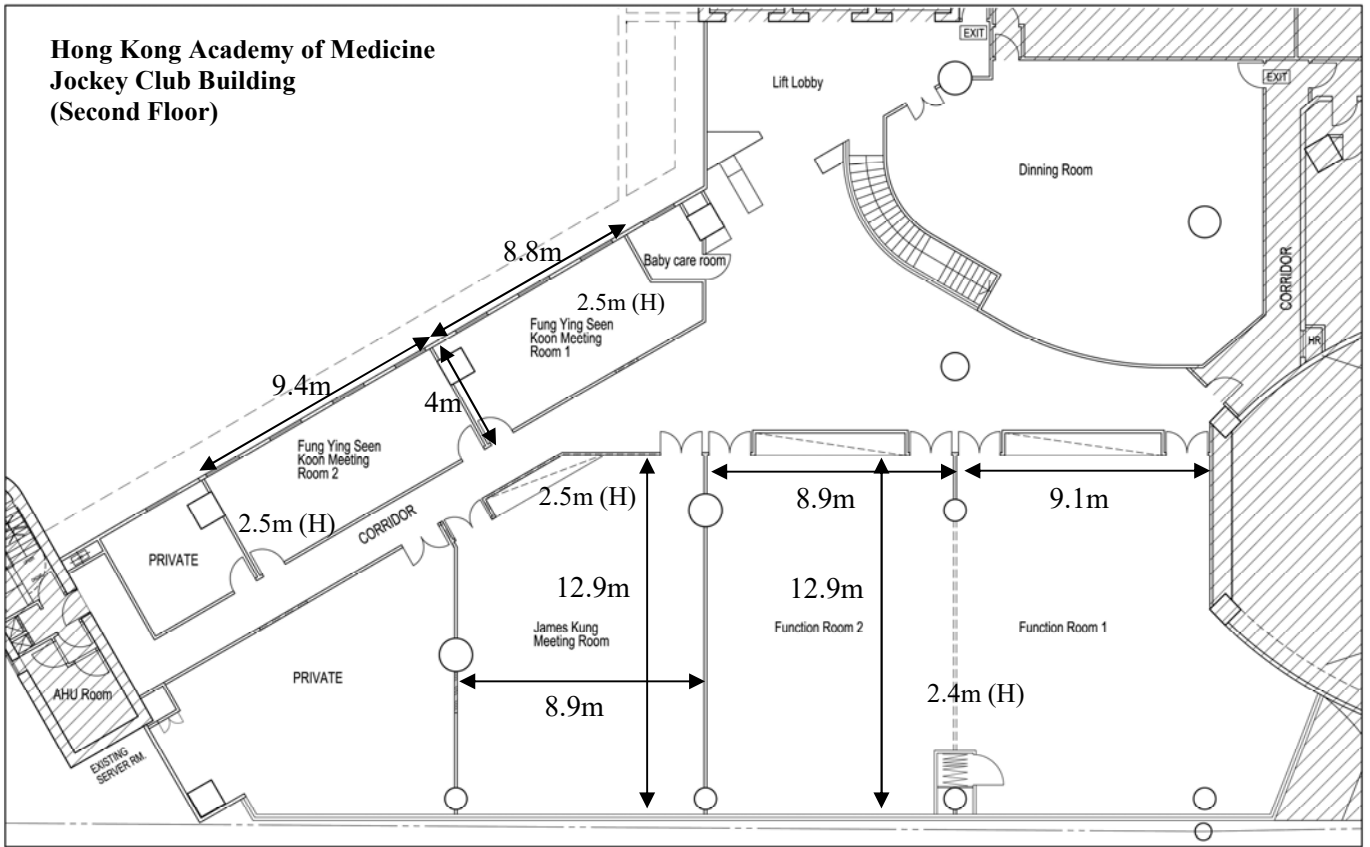

**Hong Kong Academy of Medicine
Jockey Club Building
Pao Yue Kong Auditorium (Ground Floor)**

**Hong Kong Academy of Medicine
Jockey Club Building
Lim Por Yen Lecture Theatre (Ground Floor)**

**Hong Kong Academy of Medicine
Jockey Club Building
Run Run Shaw Hall (First Floor)**

Hong Kong Academy of Medicine
 Jockey Club Building
 Exhibition Hall (Ground Floor)

-  Power Socket
-  Television Socket
-  Telephone Socket
-  Toilet
-  Window

Wong Chuk Hang Road

Hong Kong Academy of Medicine
 Jockey Club Building
 Foyer (First Floor)

-  Power Socket
-  Television Socket
-  Telephone Socket
-  Toilet
-  Window

Wong Chuk Hang Road

**Hong Kong Academy of Medicine
Jockey Club Building
(Second Floor)**

**Hong Kong Academy of Medicine
Jockey Club Building
Academy Lounge (Third Floor)**

**Hong Kong Academy of Medicine
Jockey Club Building
Room 501-513 (Fifth Floor)**

**Hong Kong Academy of Medicine
Jockey Club Building
Meeting Room 903/4 (Ninth Floor)**

1:100

- Power Socket
- Television Socket
- Telephone Socket
- Door
- Window