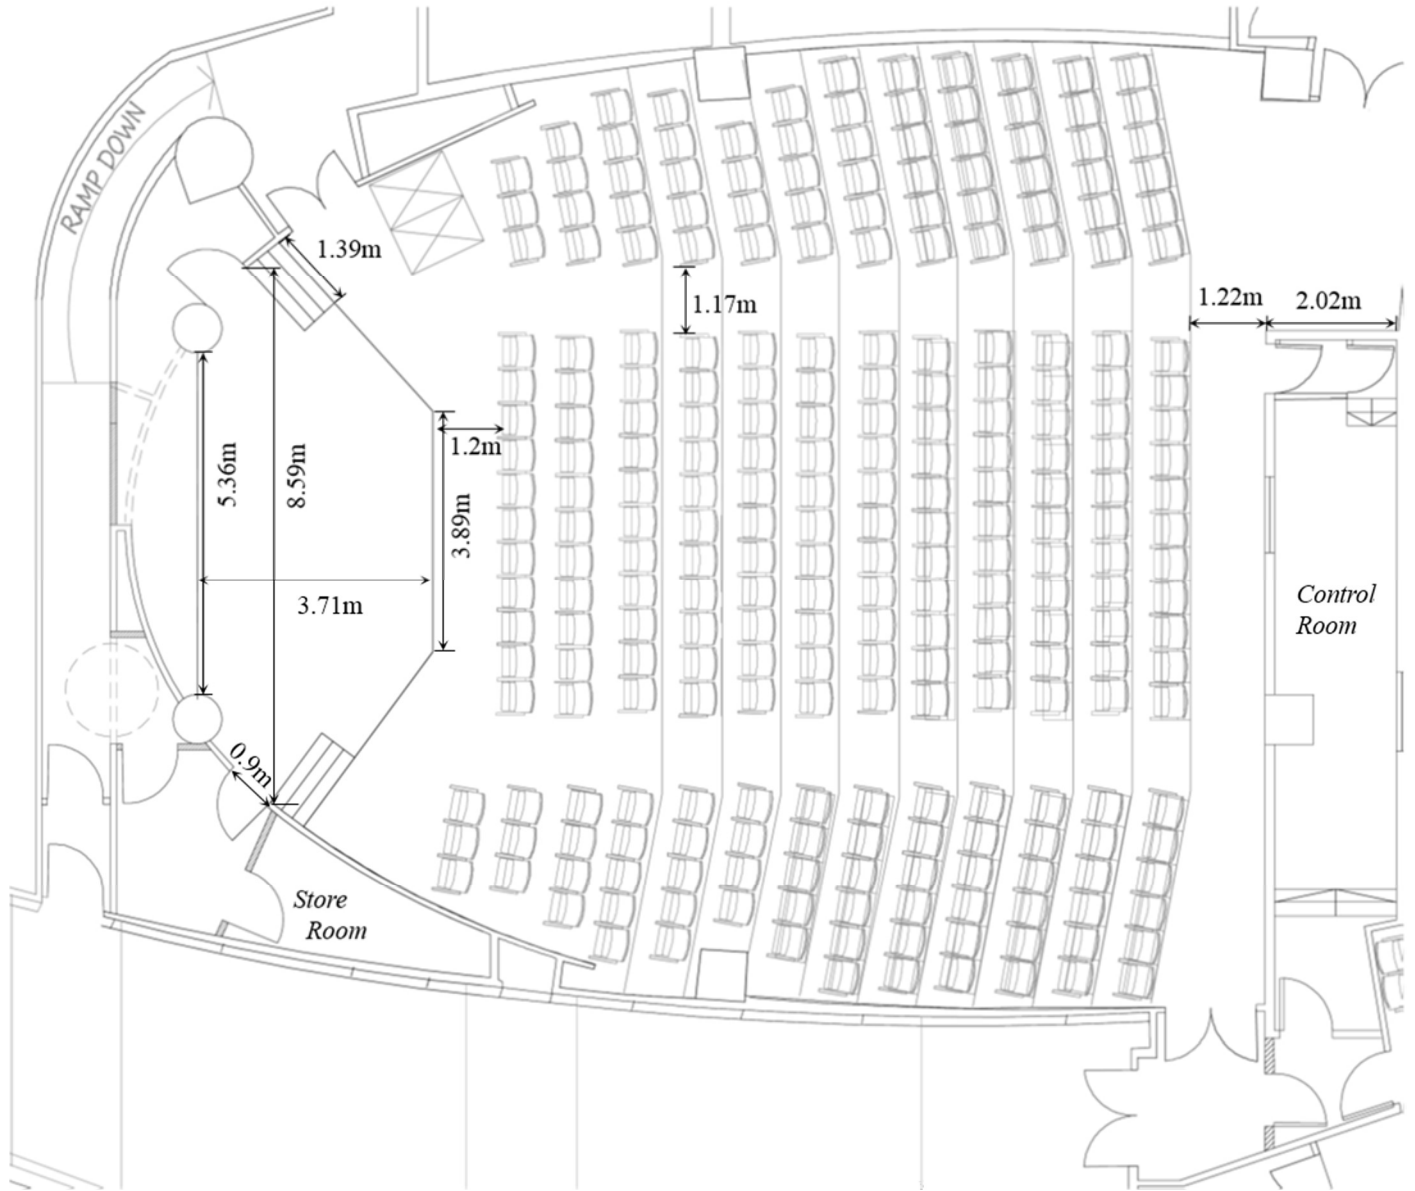

**Hong Kong Academy of Medicine
Jockey Club Building
Pao Yue Kong Auditorium (Ground Floor)**

**Hong Kong Academy of Medicine
Jockey Club Building
Lim Por Yen Lecture Theatre (Ground Floor)**

**Hong Kong Academy of Medicine
Jockey Club Building
Run Run Shaw Hall (First Floor)**

Hong Kong Academy of Medicine
 Jockey Club Building
 Exhibition Hall (Ground Floor)

-  Power Socket
-  Television Socket
-  Telephone Socket
-  Toilet
-  Window

Wong Chuk Hang Road

Hong Kong Academy of Medicine
 Jockey Club Building
 Foyer (First Floor)

-  Power Socket
-  Television Socket
-  Telephone Socket
-  Toilet
-  Window

Wong Chuk Hang Road

**Hong Kong Academy of Medicine
Jockey Club Building
(Second Floor)**

**Hong Kong Academy of Medicine
Jockey Club Building
Academy Lounge (Third Floor)**

**Hong Kong Academy of Medicine
Jockey Club Building
Room 501-513 (Fifth Floor)**

**Hong Kong Academy of Medicine
Jockey Club Building
Meeting Room 903/4 (Ninth Floor)**

1:100

- Power Socket
- Television Socket
- Telephone Socket
- Door
- Window