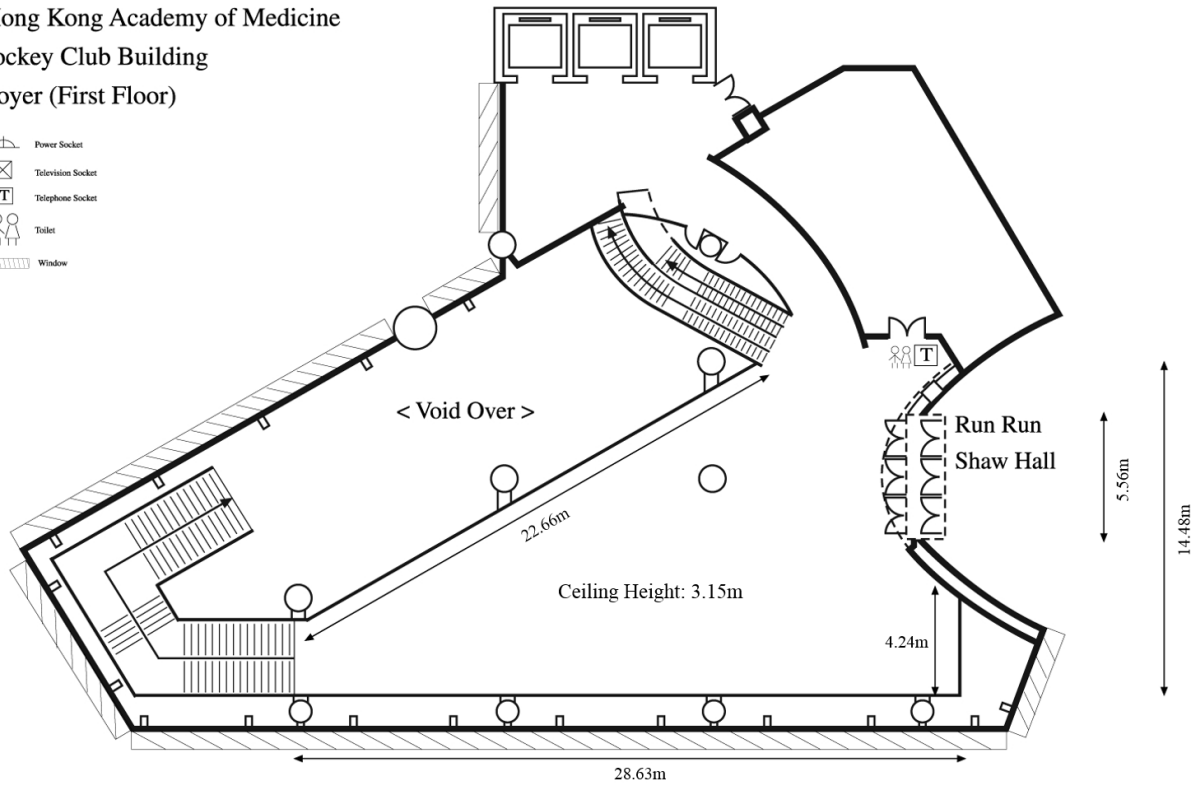

**Hong Kong Academy of Medicine  
Jockey Club Building  
Pao Yue Kong Auditorium (Ground Floor)**

**Hong Kong Academy of Medicine  
Jockey Club Building  
Lim Por Yen Lecture Theatre (Ground Floor)**

**Hong Kong Academy of Medicine  
Jockey Club Building  
Run Run Shaw Hall (First Floor)**

Hong Kong Academy of Medicine  
 Jockey Club Building  
 Exhibition Hall (Ground Floor)

-  Power Socket
-  Television Socket
-  Telephone Socket
-  Toilet
-  Window

Wong Chuk Hang Road

Hong Kong Academy of Medicine  
 Jockey Club Building  
 Foyer (First Floor)

-  Power Socket
-  Television Socket
-  Telephone Socket
-  Toilet
-  Window

Wong Chuk Hang Road