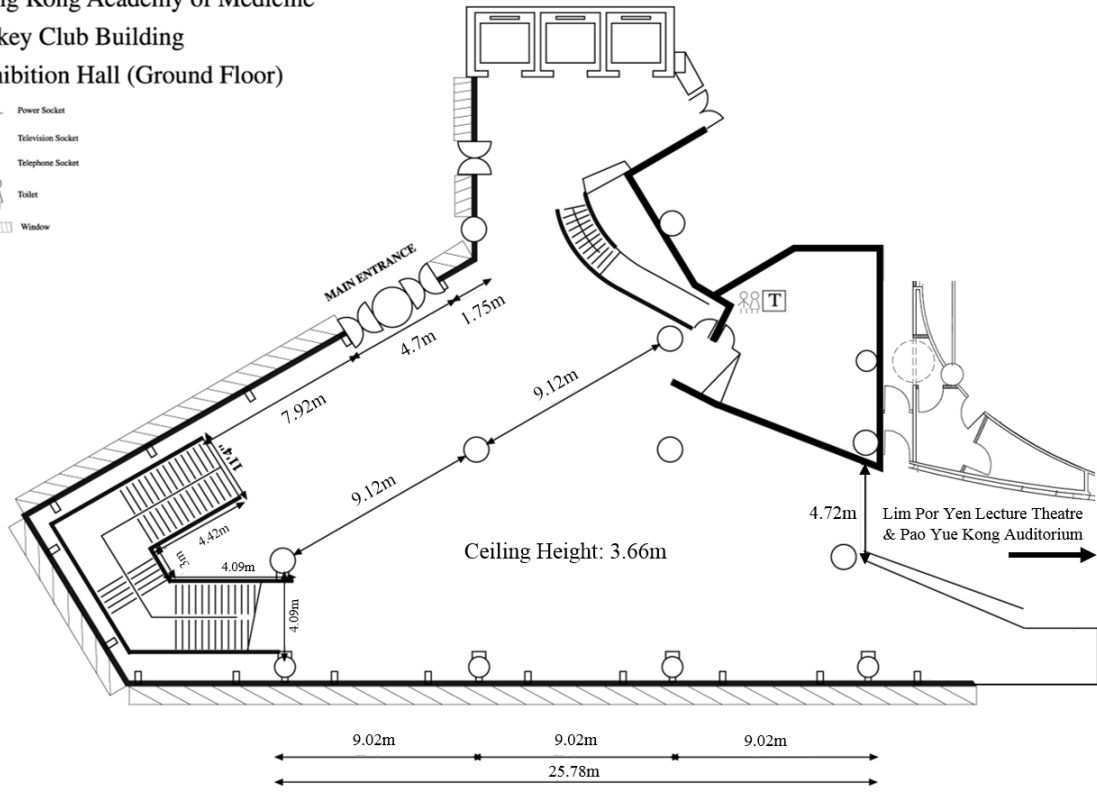

**Hong Kong Academy of Medicine  
Jockey Club Building  
Pao Yue Kong Auditorium (Ground Floor)**

**Hong Kong Academy of Medicine  
Jockey Club Building  
Lim Por Yen Lecture Theatre (Ground Floor)**

**Hong Kong Academy of Medicine  
Jockey Club Building  
Run Run Shaw Hall (First Floor)**

Hong Kong Academy of Medicine  
 Jockey Club Building  
 Exhibition Hall (Ground Floor)

-  Power Socket
-  Television Socket
-  Telephone Socket
-  Toilet
-  Window

Wong Chuk Hang Road

Hong Kong Academy of Medicine  
 Jockey Club Building  
 Foyer (First Floor)

-  Power Socket
-  Television Socket
-  Telephone Socket
-  Toilet
-  Window

Wong Chuk Hang Road