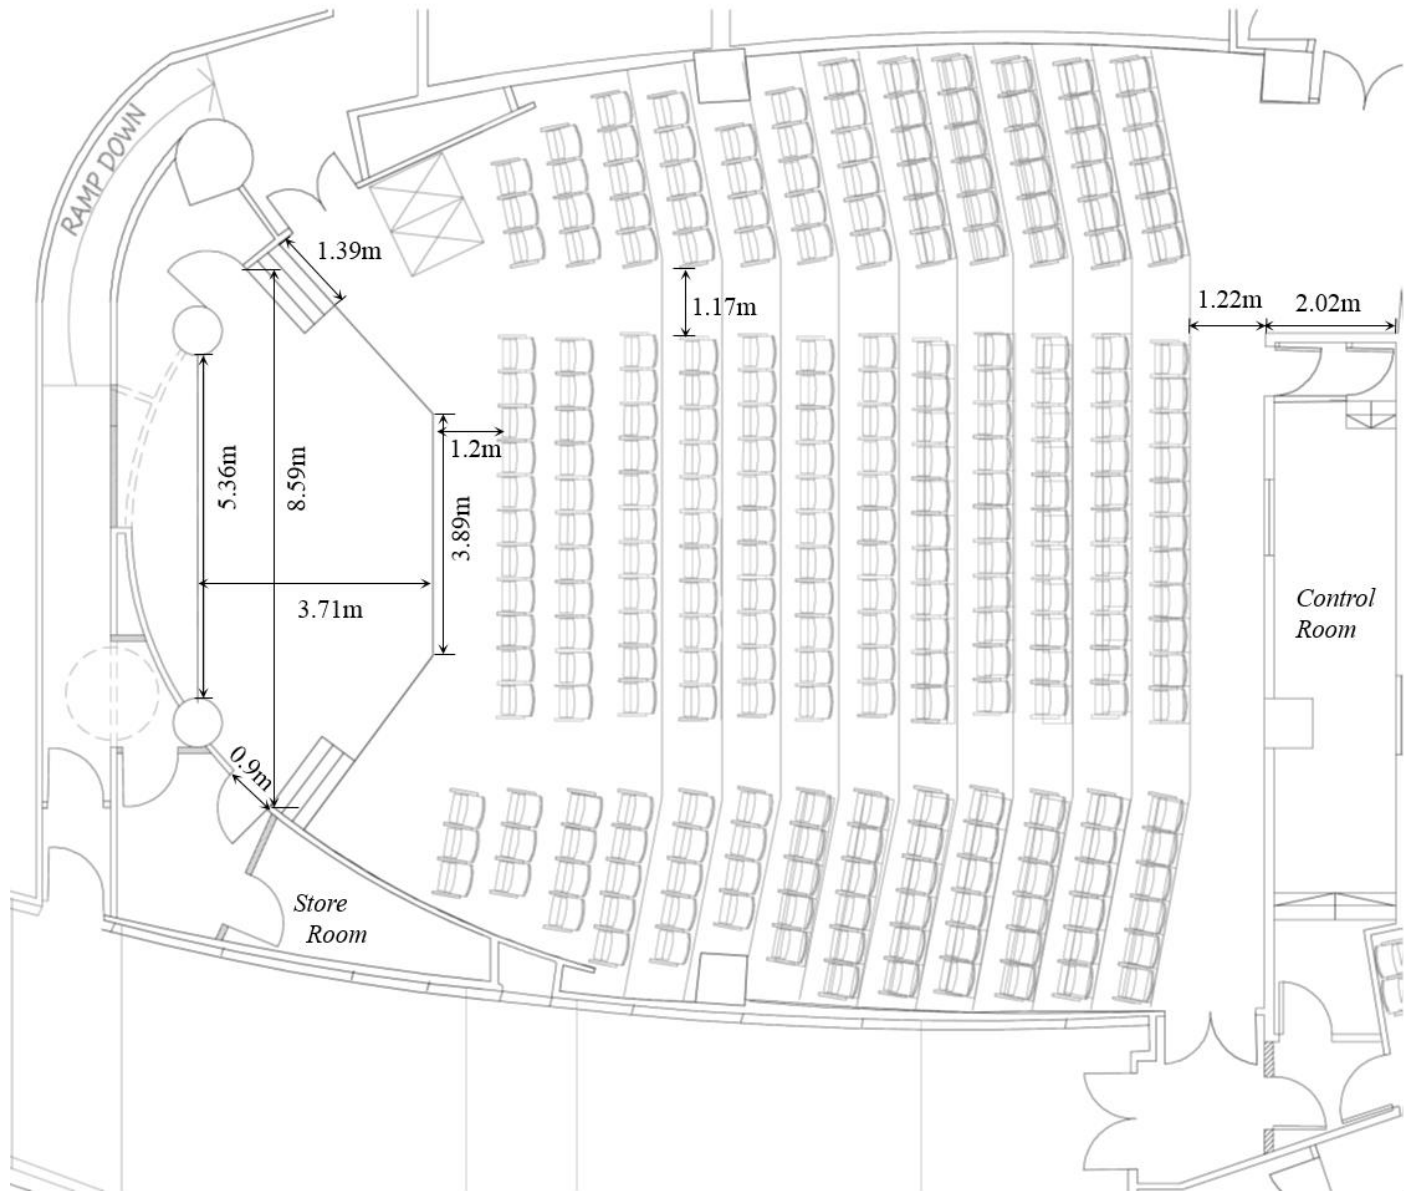

**Hong Kong Academy of Medicine  
Jockey Club Building  
Pao Yue Kong Auditorium (Ground Floor)**

**Hong Kong Academy of Medicine  
Jockey Club Building  
Lim Por Yen Lecture Theatre (Ground Floor)**

**Hong Kong Academy of Medicine  
Jockey Club Building  
Run Run Shaw Hall (First Floor)**

Hong Kong Academy of Medicine  
 Jockey Club Building  
 Exhibition Hall (Ground Floor)

-  Power Socket
-  Television Socket
-  Telephone Socket
-  Toilet
-  Window

Wong Chuk Hang Road

Hong Kong Academy of Medicine  
 Jockey Club Building  
 Foyer (First Floor)

-  Power Socket
-  Television Socket
-  Telephone Socket
-  Toilet
-  Window

Wong Chuk Hang Road