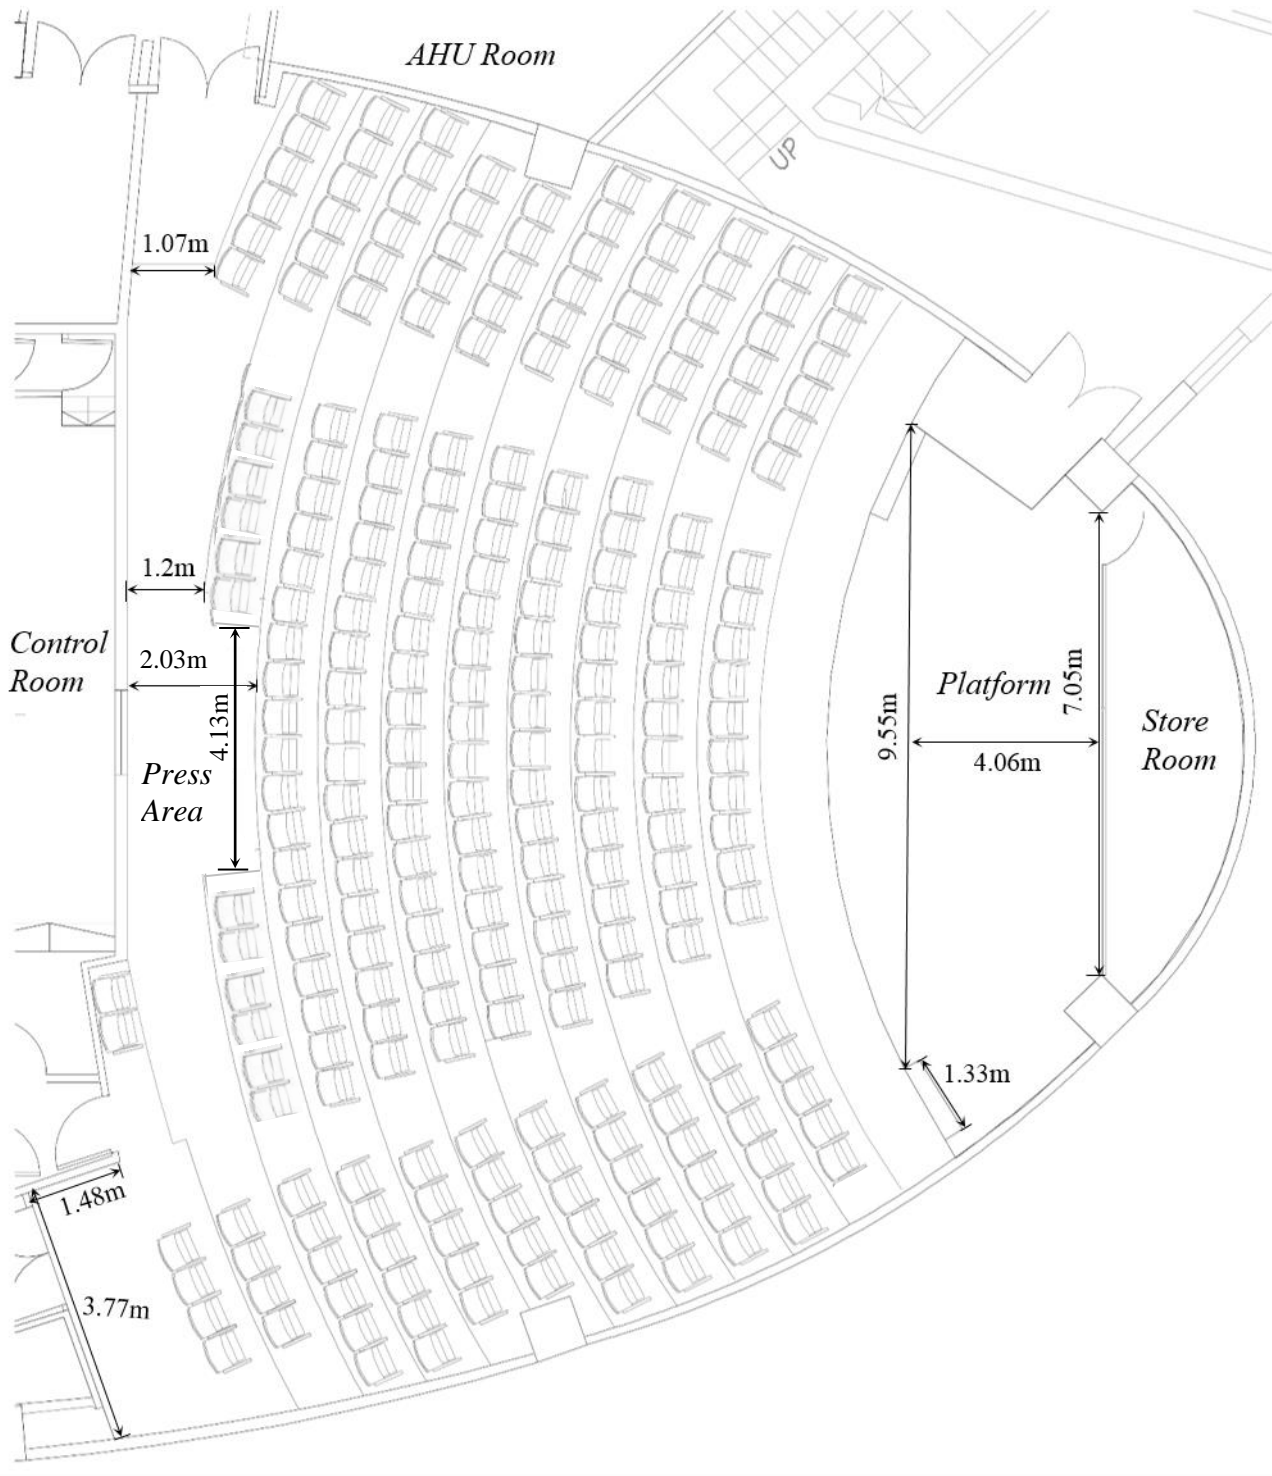

**Hong Kong Academy of Medicine  
Jockey Club Building  
Pao Yue Kong Auditorium (Ground Floor)**

**Hong Kong Academy of Medicine  
Jockey Club Building  
Lim Por Yen Lecture Theatre (Ground Floor)**

**Hong Kong Academy of Medicine  
Jockey Club Building  
Run Run Shaw Hall (First Floor)**

Hong Kong Academy of Medicine  
 Jockey Club Building  
 Exhibition Hall (Ground Floor)

-  Power Socket
-  Television Socket
-  Telephone Socket
-  Toilet
-  Window

Wong Chuk Hang Road

Hong Kong Academy of Medicine  
 Jockey Club Building  
 Foyer (First Floor)

-  Power Socket
-  Television Socket
-  Telephone Socket
-  Toilet
-  Window

Wong Chuk Hang Road