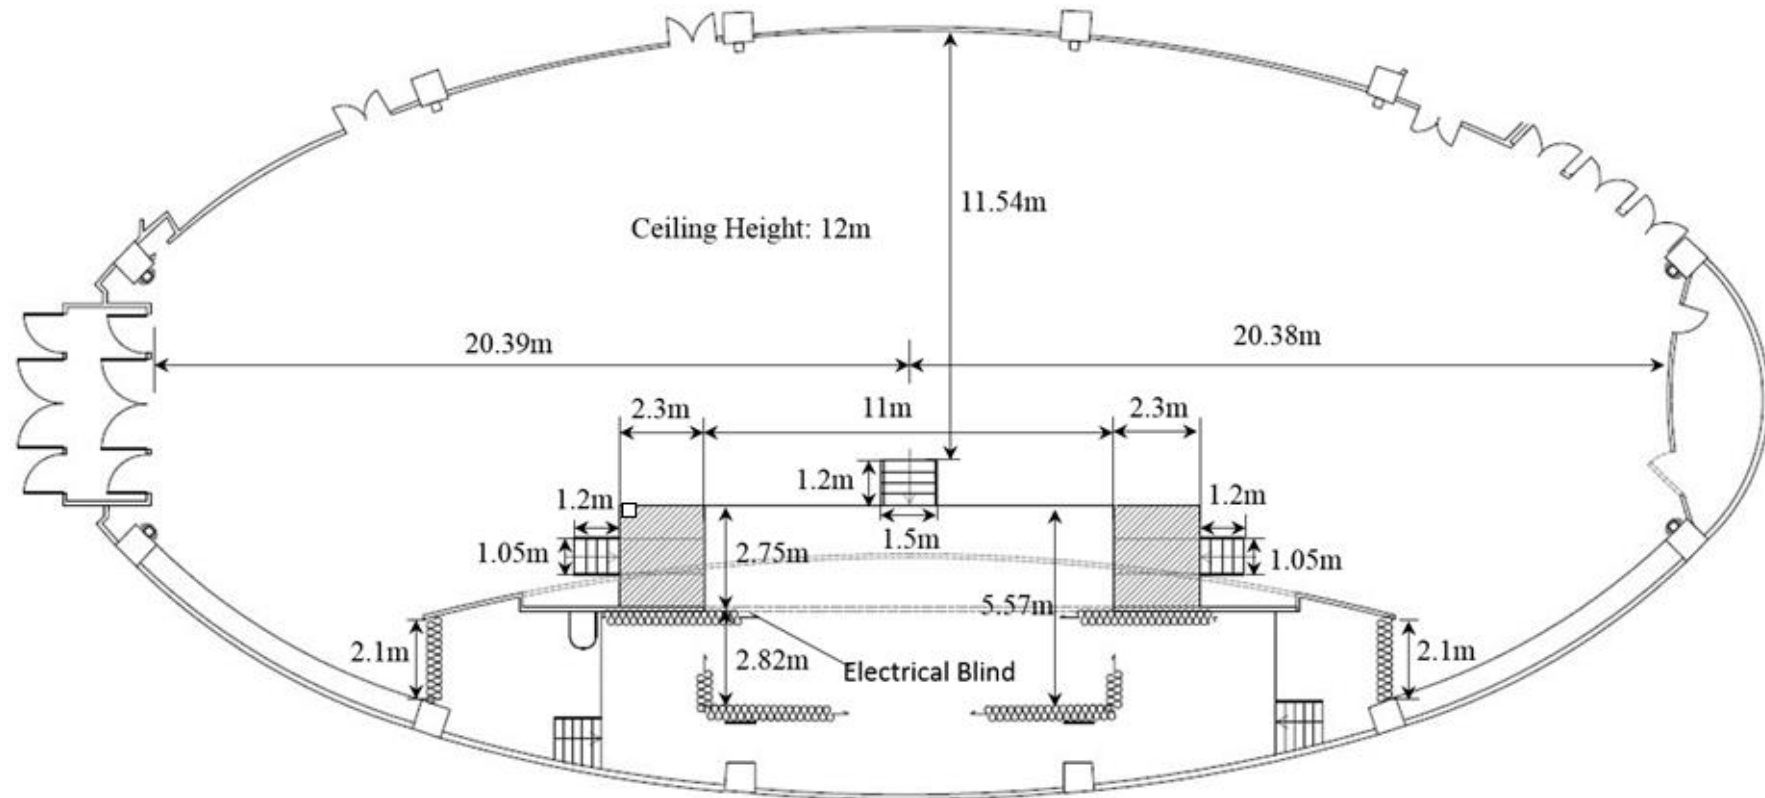

**Hong Kong Academy of Medicine  
Jockey Club Building  
Pao Yue Kong Auditorium (Ground Floor)**

**Hong Kong Academy of Medicine  
Jockey Club Building  
Lim Por Yen Lecture Theatre (Ground Floor)**

**Hong Kong Academy of Medicine  
Jockey Club Building  
Run Run Shaw Hall (First Floor)**

Hong Kong Academy of Medicine  
 Jockey Club Building  
 Exhibition Hall (Ground Floor)

-  Power Socket
-  Television Socket
-  Telephone Socket
-  Toilet
-  Window

Wong Chuk Hang Road

Hong Kong Academy of Medicine  
 Jockey Club Building  
 Foyer (First Floor)

-  Power Socket
-  Television Socket
-  Telephone Socket
-  Toilet
-  Window

Wong Chuk Hang Road